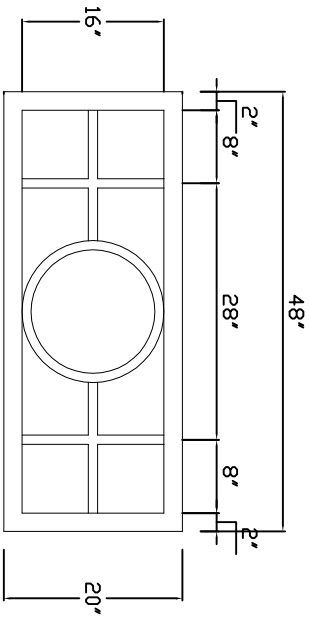

CANOPY GRILL

DECORATIVE GRILL

DECORATIVE GRILL

DETAIL OF PERIMETER FRAME

GENERAL NOTES  
 1) GRILL CIRCLE AND  
 HORIZONTAL AND  
 VERTICAL INFILL ARE  
 1" O.D. ROUND  
 TUBING

*Holiday Inn*  
**EXPRESS**  
 HOTELS & SUITES