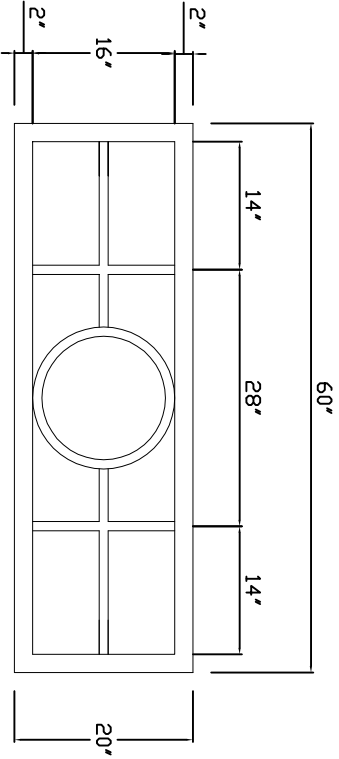

CANOPY GRILL

DECORATIVE GRILL

DECORATIVE GRILL

DETAIL OF PERIMETER FRAME

GENERAL NOTES  
 1) GRILL CIRCLE AND  
 HORIZONTAL AND  
 VERTICAL INFILL ARE  
 1" O.D. ROUND  
 TUBING

*Holiday Inn*  
**EXPRESS**  
 HOTELS & SUITES