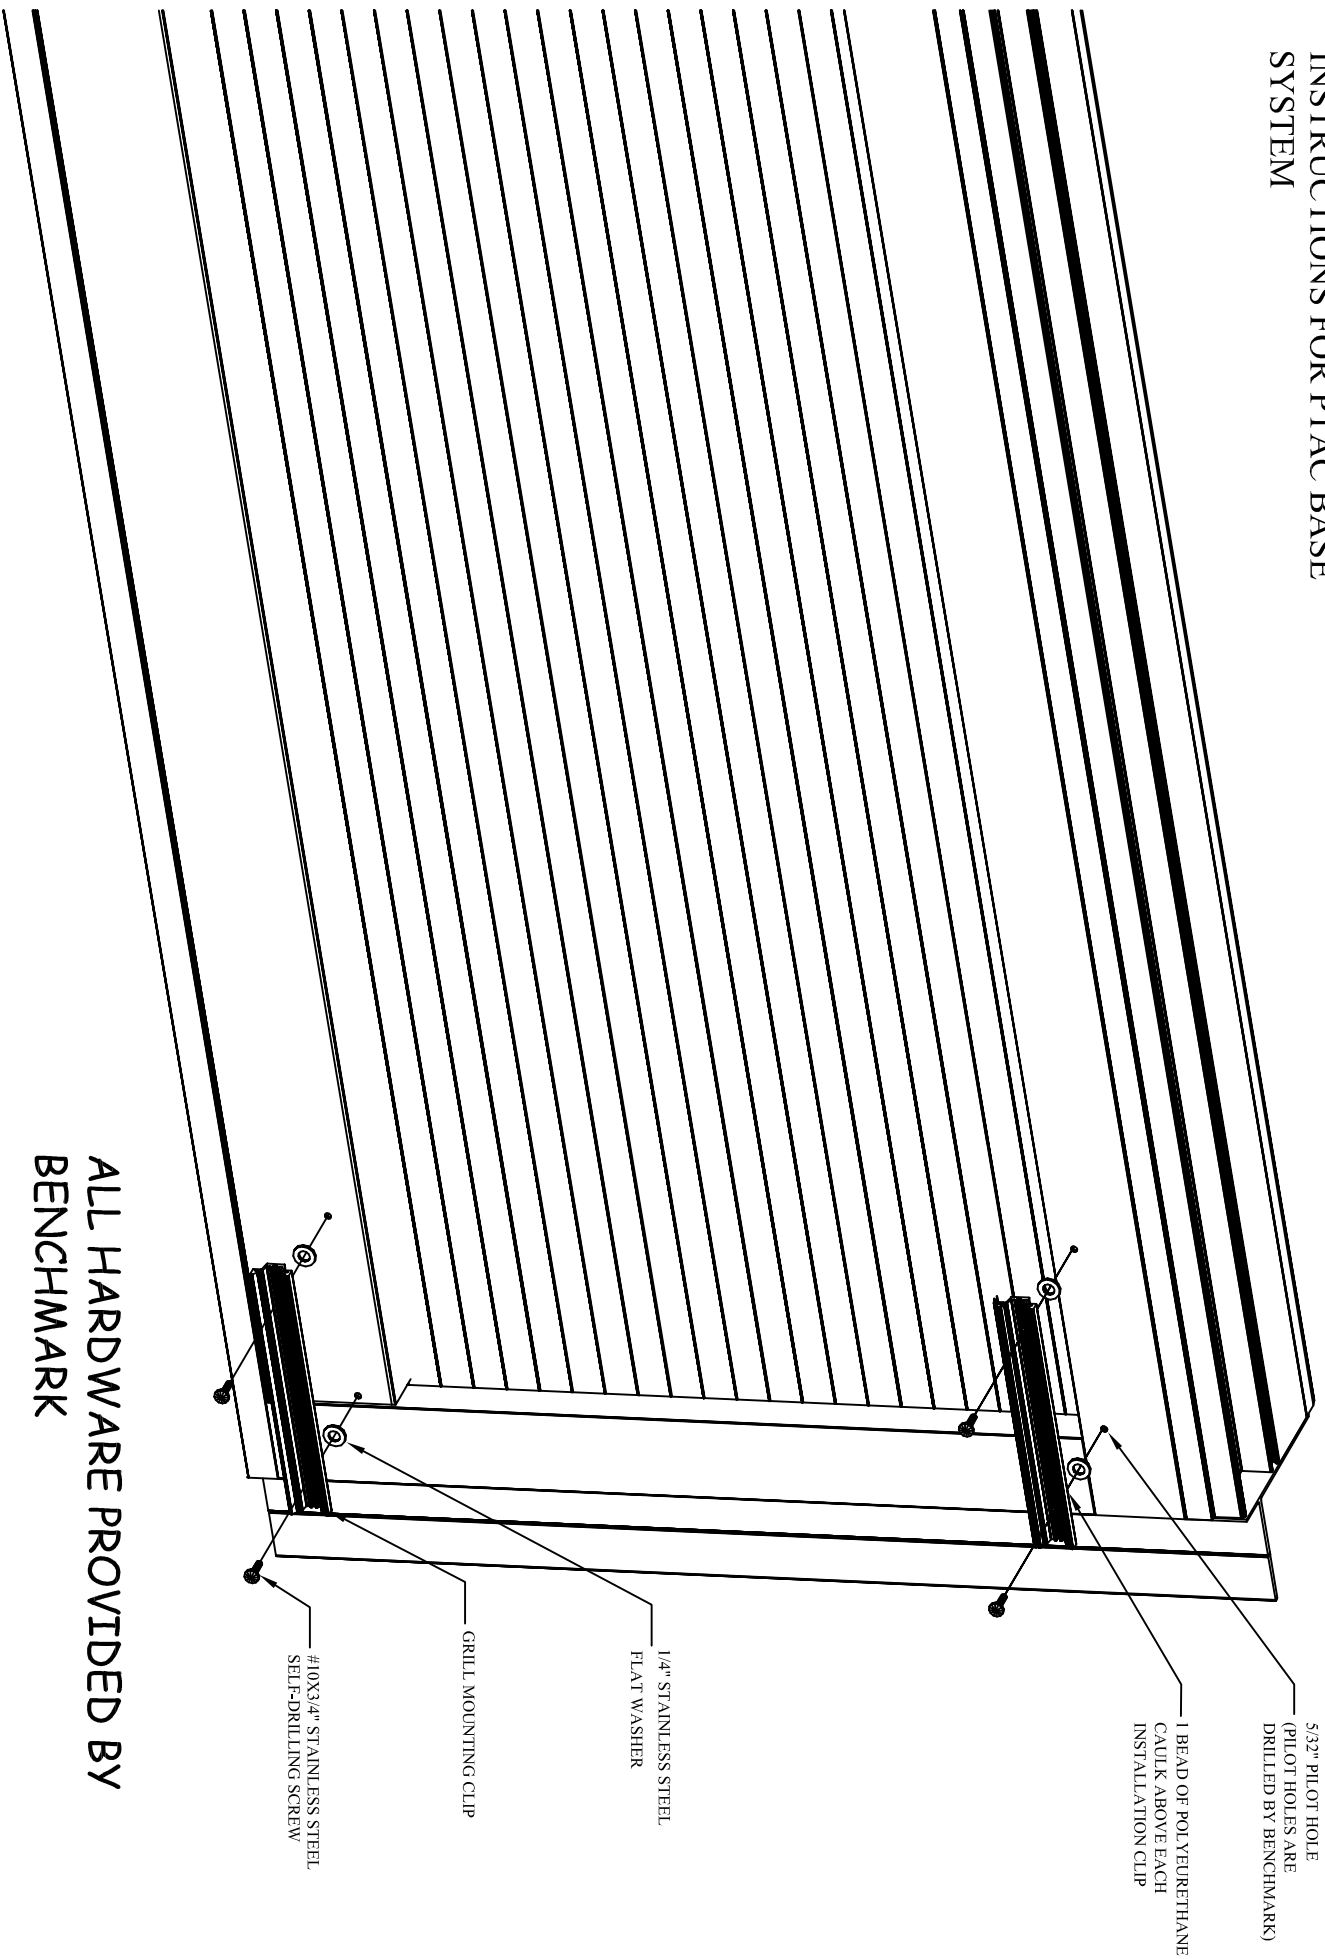

DECORATIVE GRILL CLIP MOUNTING  
INSTRUCTIONS FOR PTAC BASE  
SYSTEM

ALL HARDWARE PROVIDED BY  
BENCHMARK